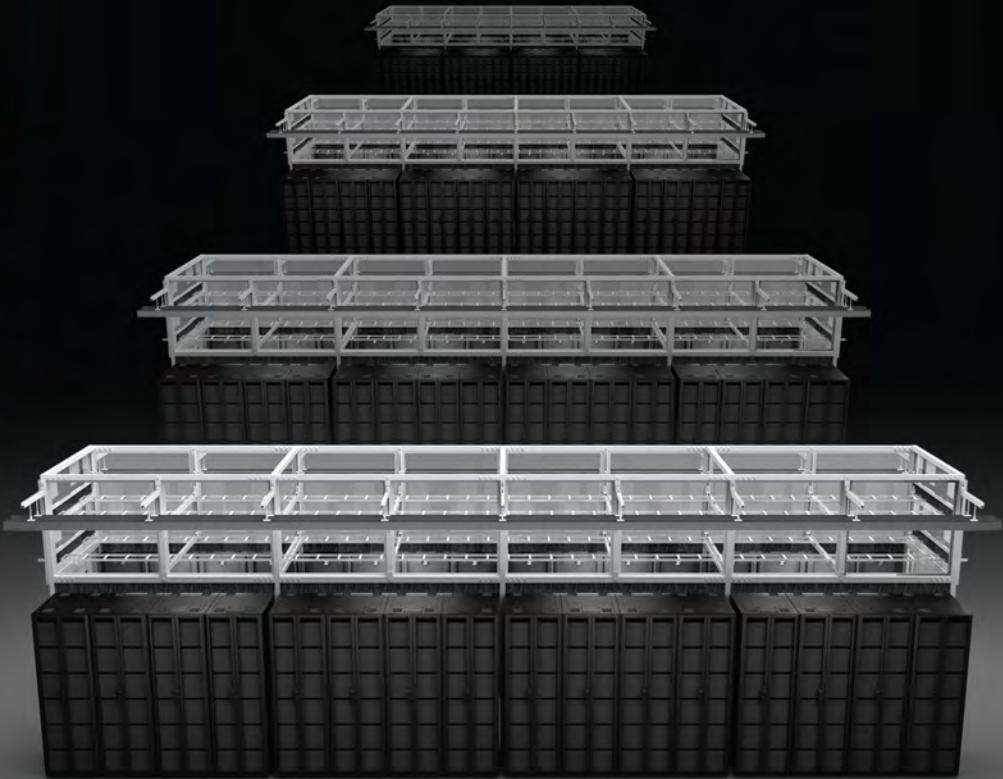

AisleFrame™

Make IT Scalable

AisleFrame is an efficiently engineered system that can be **easily expanded** as needed in order to handle additional racks and infrastructure.

For more information, visit:

www.subzeroeng.com

SUBZERO

A SENNECA COMPANY

Frame IT Up

There's a moment when a new product
single-handedly changes an industry.

That moment is here.

Make IT Flexible

AisleFrame delivers an **endless array of fixing options** for cable tray, fiber runner, busway and more.

Fast design, manufacturing and installation times are all expertly handled by Subzero.

Customize IT

No data center is the same.

AisleFrame is a **completely customizable** freestanding support structure, built to support your critical environment from the ground up.

Subzero will ensure your AisleFrame addresses all your specific deployment needs from Engineering to Implementation.

Make IT Simple

A single turnkey solution.

AisleFrame brings together the key components of containment, cable and power pathways, and cabinet docking in a **single modular structure**.