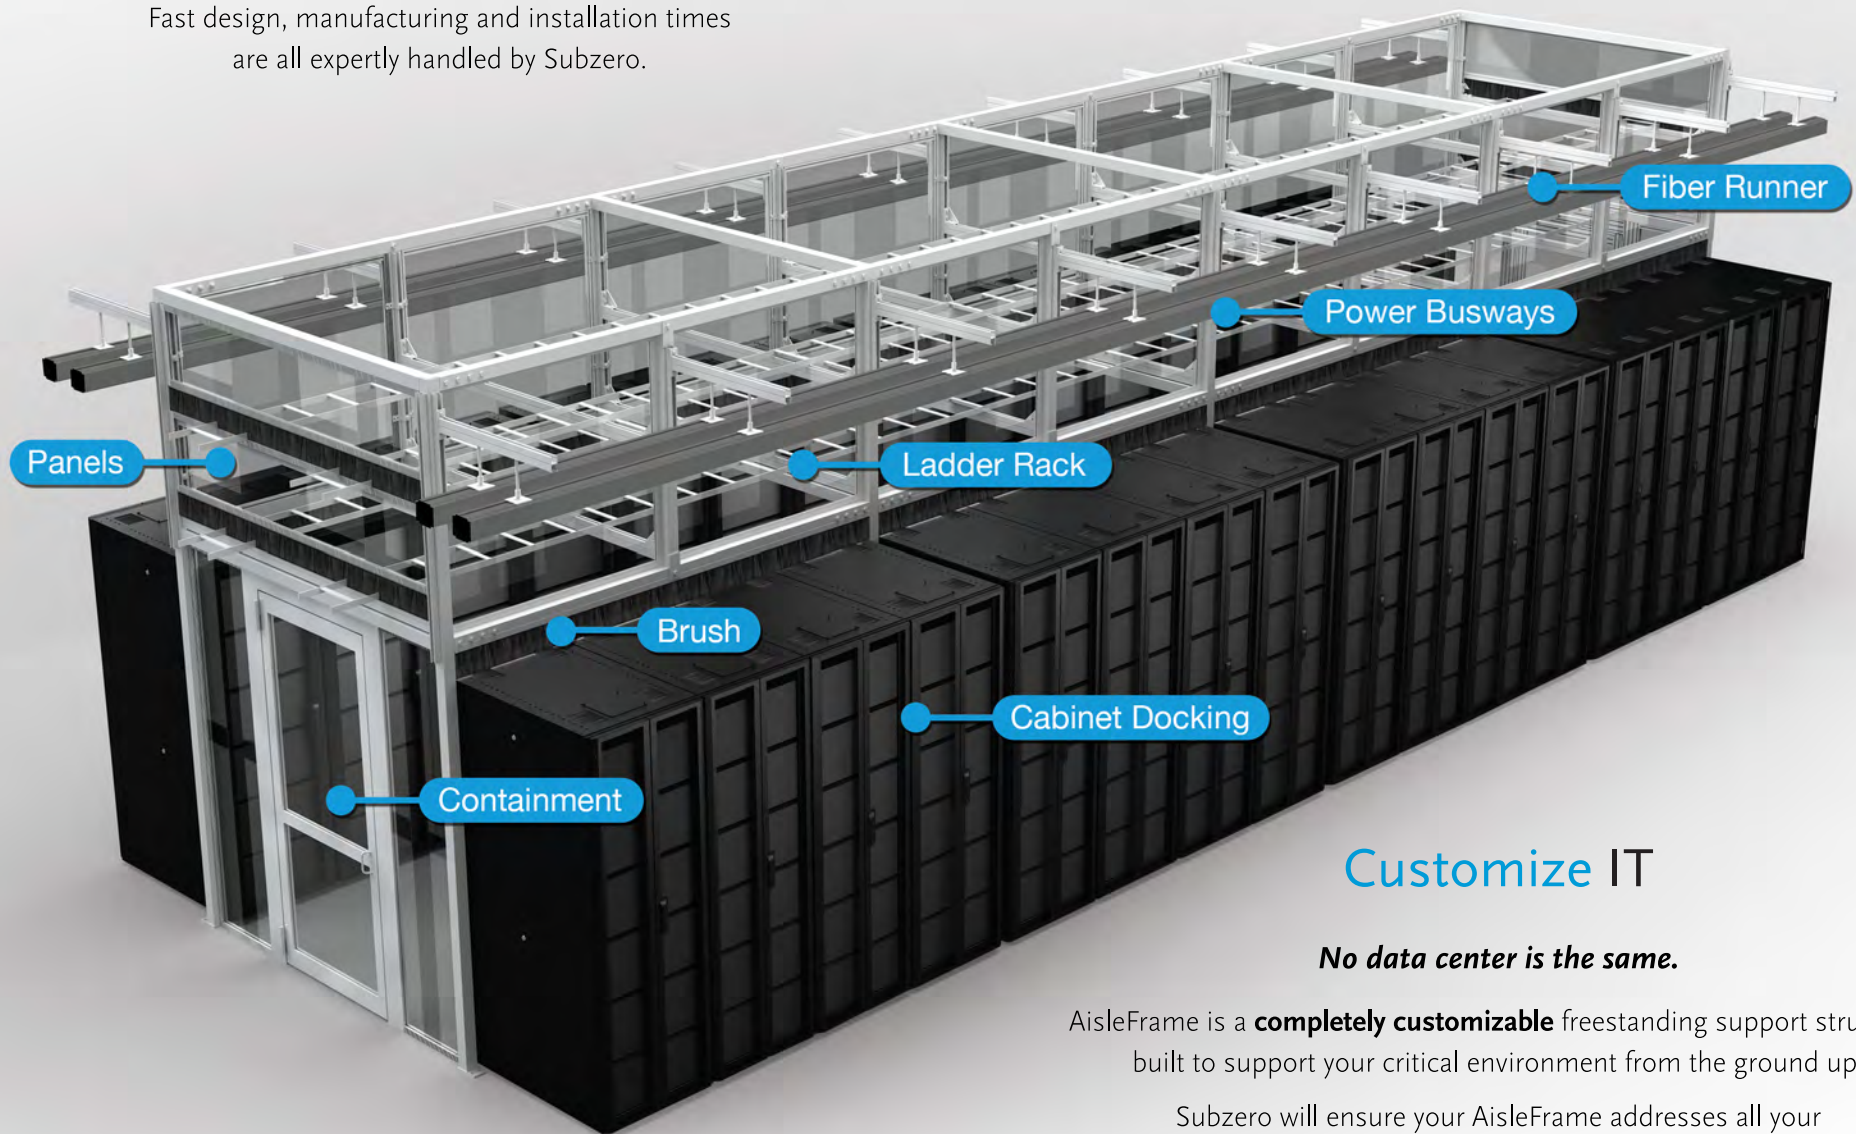

AisleFrame™

Make IT Scalable

AisleFrame is an efficiently engineered system that can be **easily expanded** as needed in order to handle additional racks and infrastructure.

For more information, visit:

www.subzeroeng.com

SUBZERO

A SENNECA COMPANY

Frame IT Up

There's a moment when a new product
single-handedly changes an industry.

That moment is here.

Make IT Flexible

AisleFrame delivers an **endless array of fixing options** for cable tray, fiber runner, busway and more.

Fast design, manufacturing and installation times are all expertly handled by Subzero.

Customize IT

No data center is the same.

AisleFrame is a **completely customizable** freestanding support structure, built to support your critical environment from the ground up.

Subzero will ensure your AisleFrame addresses all your specific deployment needs from Engineering to Implementation.

Make IT Simple

A single turnkey solution.

AisleFrame brings together the key components of containment, cable and power pathways, and cabinet docking in a **single modular structure**.